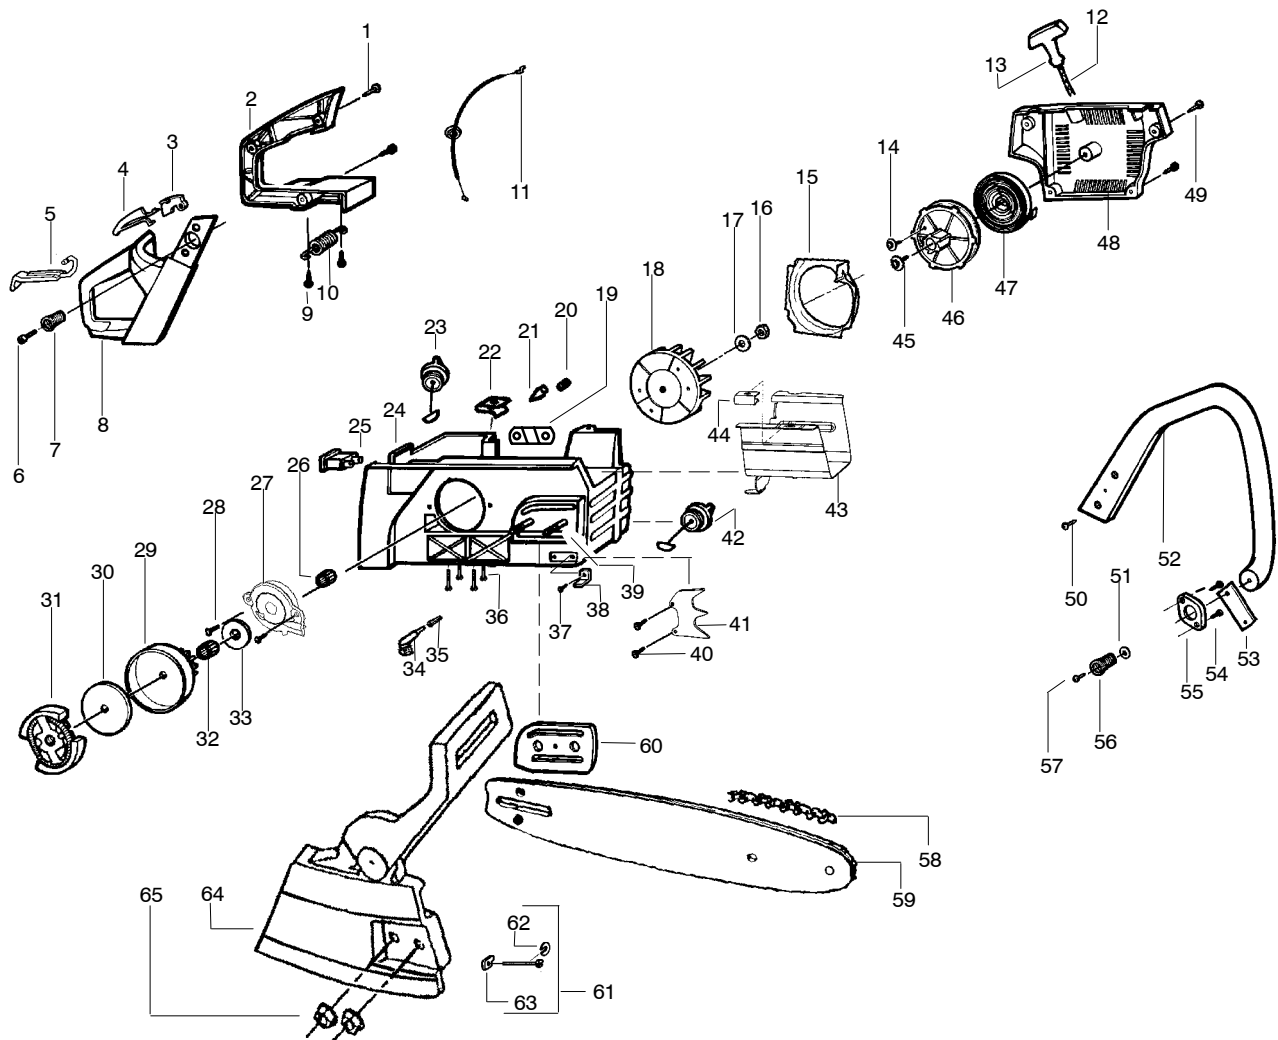

WARNING

All repairs, adjustments and maintenance not described in the Operator's Manual must be performed by qualified service personnel.

Ref.	Part No.	Description	Ref.	Part No.	Description
1.	530016154	Screw	24.	530037380	Ring-Piston
2.	530069716	Kit-Cylinder Shield	25.	530071496	Kit-Piston (Incl. 23, 24)
3.	530035583	Grommet - Carb.	26.	530071491	Assy-Cyl/Crankcase (Incl.#20)
4.	530015814	Screw	27.	530019251	Seal-Super Clean
5.	952030150	Spark Plug (RCJ-7Y)	28.	530035581	Intake Boot
6.	530039143	Module-Ignition	29.	530071654	Kit-Carb. - Adapter
7.	545003902	Screw	30.	530037872	Intake Plate-Carb
8.	530037467	Assy-Switch Wire	31.	530019172	Gasket-Carb.
9.	530037652	Insulator-Heat	32.	530071987	Kit-Carburetor (W-29)
10.	530071495	Kit-Muffler (Incl.11,12,13,14,15,16,17,18)	33.	530036792	Isolator
11.	530071497	Kit-Spark Arrestor (Incl.# 15)	34.	530059738	Filter-Air (Bottom)
12.	530016359	Nut-Brass	35.	530015970	Screw
13.	530056061	Cover-Bolt	36.	545057701	Filter-Air (Top)
14.	530016338	Bolt-Muffler	37.	530015899	Screw
15.	530016351	Screw-Spark Screen	38.	530069247	Kit-Fuel Line (Small)
16.	530055128	Gasket-Muffler	39.	530095646	Assy-Fuel Pick-up
17.	530055765	Assy-Muffler Backplate			
18.	530055402	Backplate - Alum.			
19.	530056363	Assy-Bearing & Seal			
20.	530049794	Cap-Crankcase			
21.	530015897	Screw			
22.	530029794	Assy-C'shaft & Rod			
23.	530015697	Retainer-Piston Pin			
				Not Shown	
				---	Manual
				545058725	Scan
				545058726	Euro 4
				530031135	Scrench

✓ = NEW PART NUMBER FOR THIS IPL * = REFER TO THE SERVICE REFERENCE INDICATED FOR MORE INFORMATION. (LOCATED AT END OF IPL)
 ● = THESE PARTS ARE ILLUSTRATED FOR CLARITY. ORDER COMPLETE ASSEMBLY.

PARTS LIST NO. 545014348		<h1>Non-Branded PARTS LIST</h1>	Chain Saw Model(s): P46
DATE 01/11/06	NEW		PAGE NO. 2
Note: Illustration may differ from actual model due to design changes			