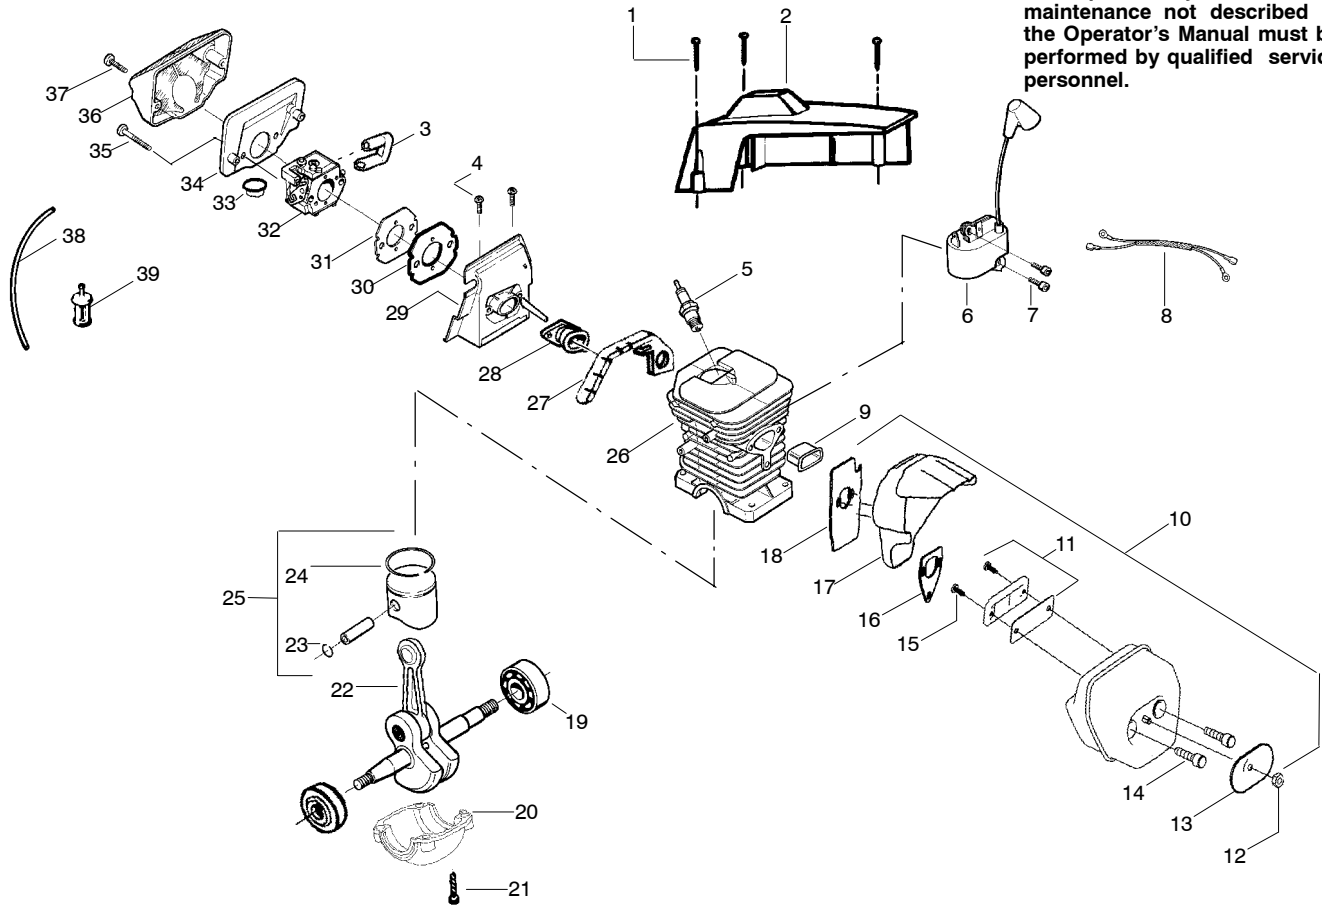

WARNING

All repairs, adjustments and maintenance not described in the Operator's Manual must be performed by qualified service personnel.

Ref.	Part No.	Description	Ref.	Part No.	Description
1.	530016154	Screw	24.	530037380	Ring-Piston
2.	530069716	Kit-Cylinder Shield	25.	530071496	Kit-Piston (Incl. 23, 24)
3.	530035583	Grommet - Carb.	26.	530071491	Assy-Cyl/Crankcase (Incl.#20)
4.	530015814	Screw	27.	530019251	Seal-Super Clean
5.	952030150	Spark Plug (RCJ-7Y)	28.	530035581	Intake Boot
6.	530039143	Module-Ignition	29.	530071654	Kit-Carb. - Adapter
7.	545003902	Screw	30.	530037872	Intake Plate-Carb
8.	530037467	Assy-Switch Wire	31.	530019172	Gasket-Carb.
9.	530037652	Insulator-Heat	32.	530071987	Kit-Carburetor (W-29)
10.	530071495	Kit-Muffler (Incl.11,12,13,14,15,16,17,18)	33.	530036792	Isolator
11.	530071497	Kit-Spark Arrestor (Incl.# 15)	34.	530059738	Filter-Air (Bottom)
12.	530016359	Nut-Brass	35.	530015970	Screw
13.	530056061	Cover-Bolt	36.	545057701	Filter-Air (Top)
14.	530016338	Bolt-Muffler	37.	530015899	Screw
15.	530016351	Screw-Spark Screen	38.	530069247	Kit-Fuel Line (Small)
16.	530055128	Gasket-Muffler	39.	530095646	Assy-Fuel Pick-up
17.	530055765	Assy-Muffler Backplate			
18.	530055402	Backplate - Alum.			
19.	530056363	Assy-Bearing & Seal			
20.	530049794	Cap-Crankcase			
21.	530015897	Screw			
22.	530029794	Assy-C'shaft & Rod			
23.	530015697	Retainer-Piston Pin			
				Not Shown	
				---	Manual
				545058725	Scan
				545058726	Euro 4
				530031135	Scrench

✓ = NEW PART NUMBER FOR THIS IPL * = REFER TO THE SERVICE REFERENCE INDICATED FOR MORE INFORMATION. (LOCATED AT END OF IPL)
 ● = THESE PARTS ARE ILLUSTRATED FOR CLARITY. ORDER COMPLETE ASSEMBLY.

PARTS LIST NO. 545014348		<h1>Non-Branded PARTS LIST</h1>	Chain Saw Model(s): P46
DATE 01/11/06	NEW		PAGE NO. 2
Note: Illustration may differ from actual model due to design changes			